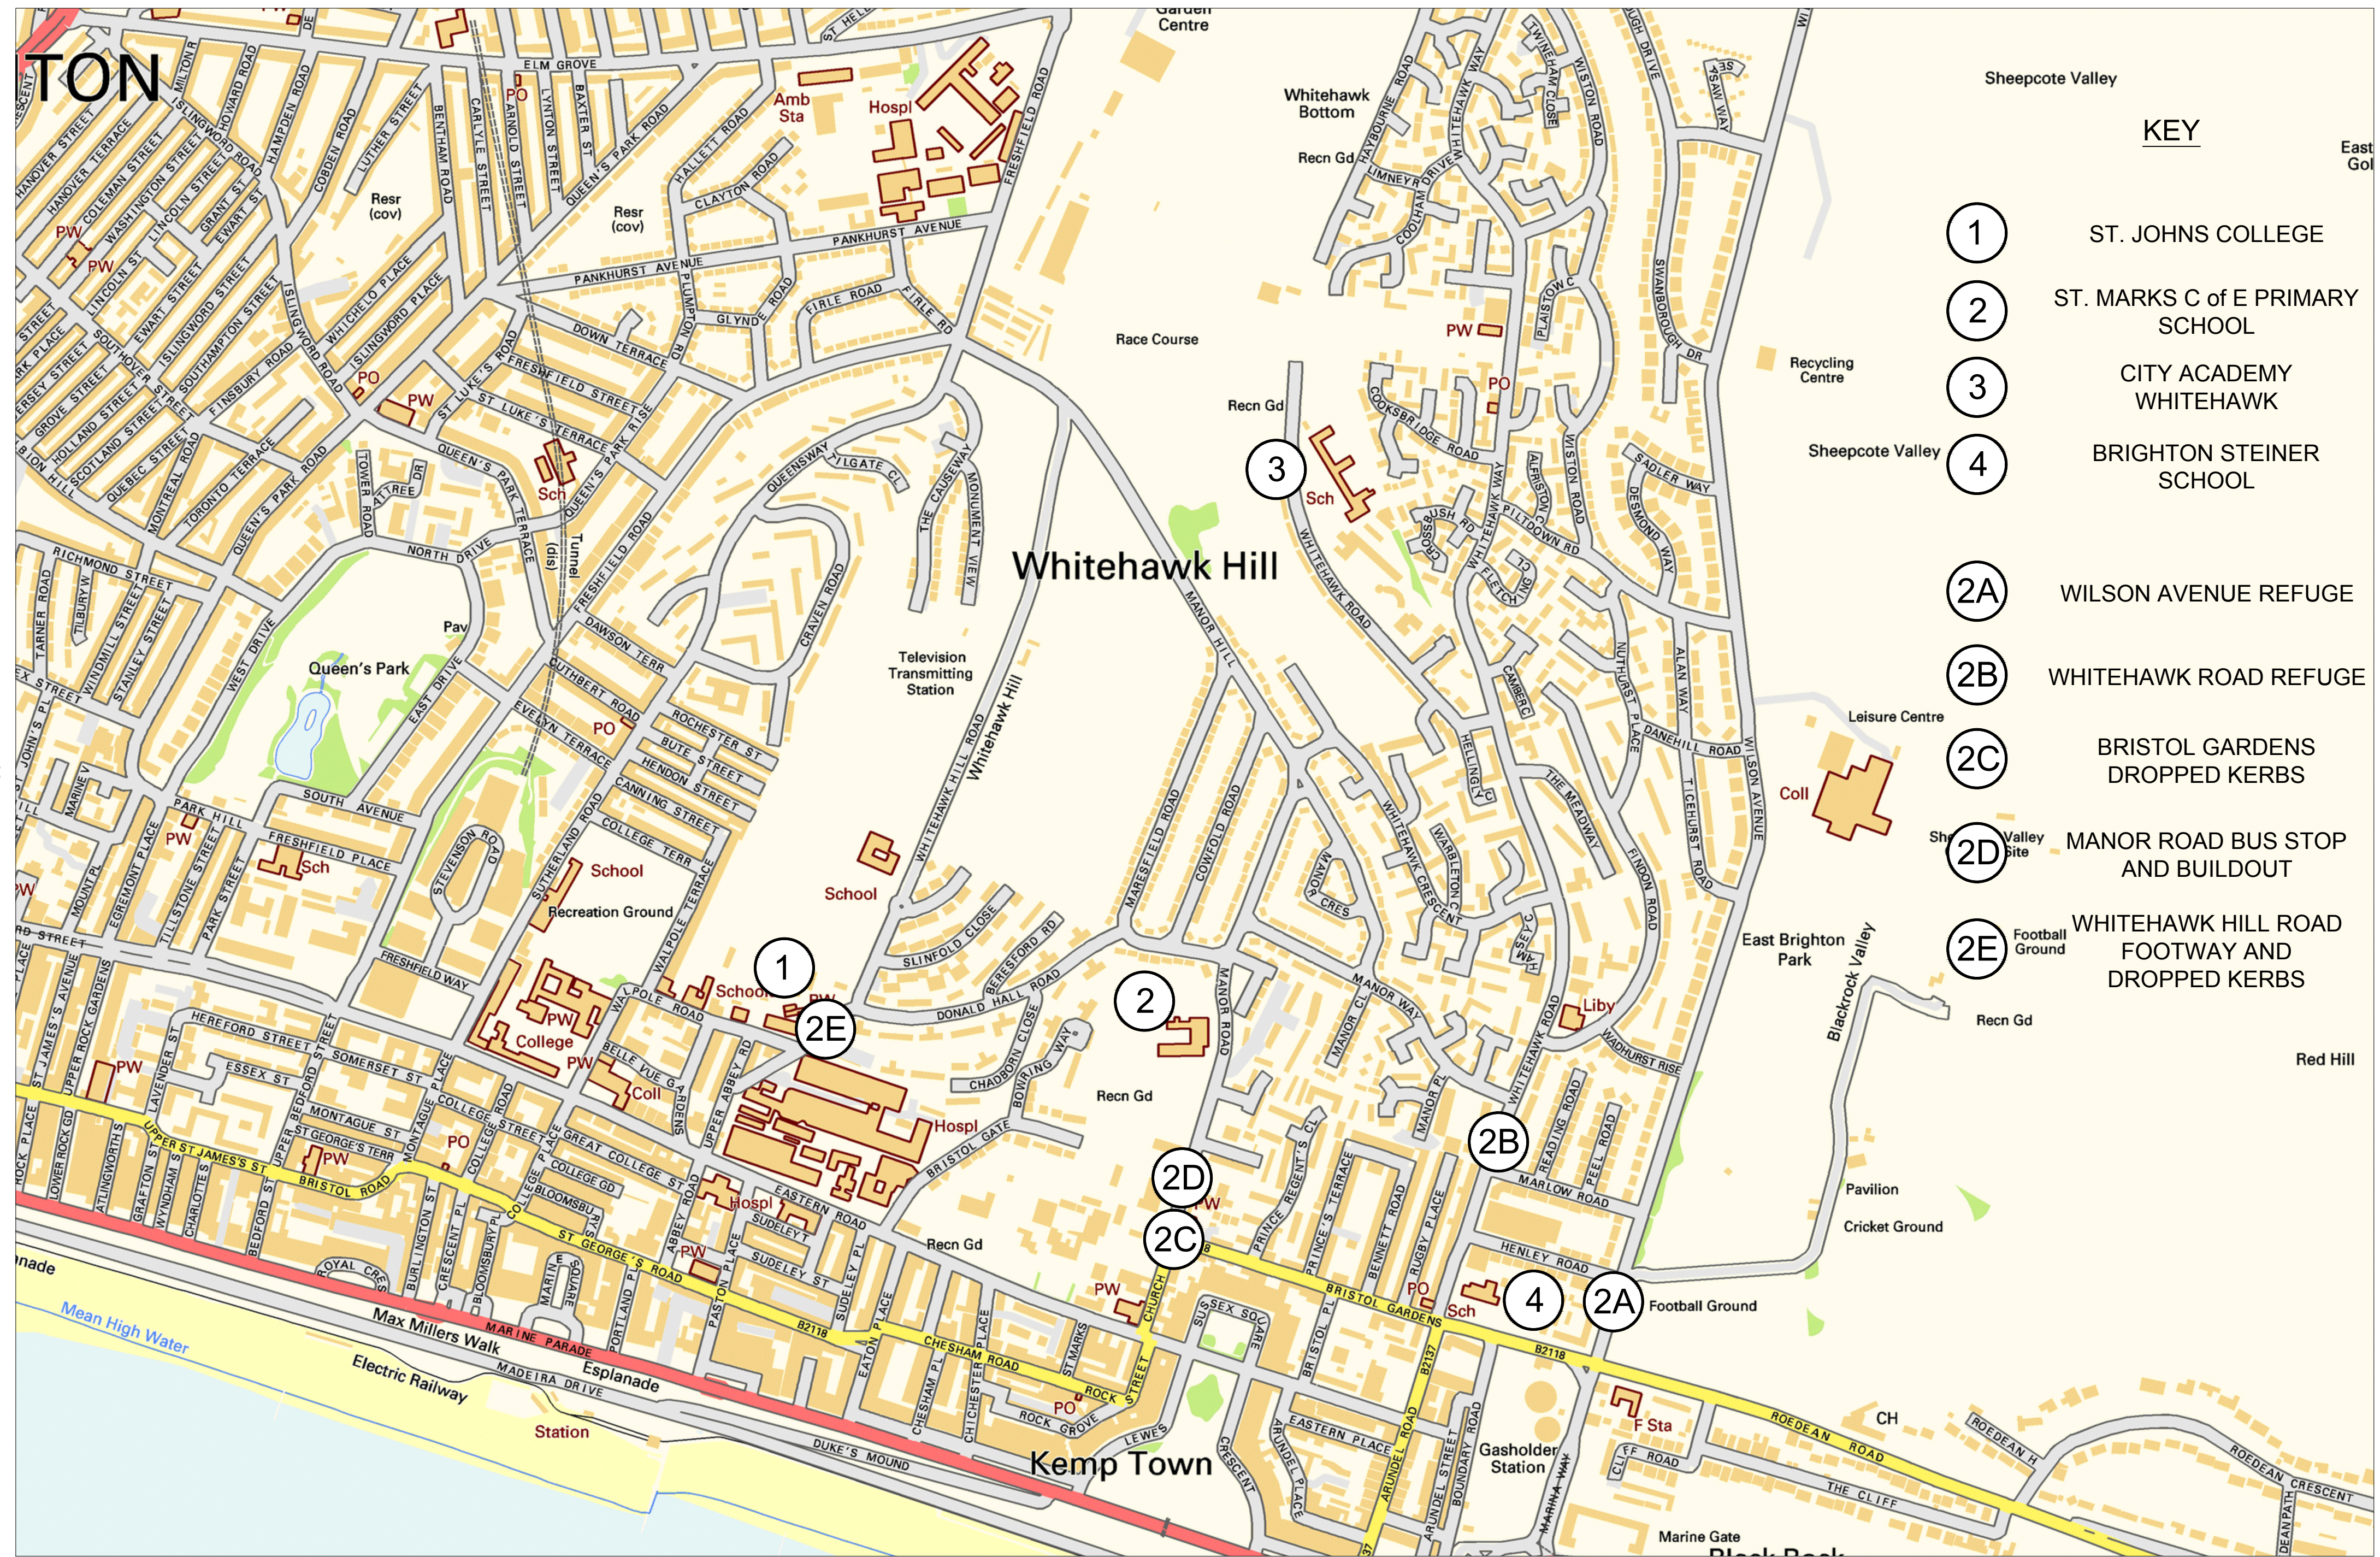

TON

KEY

- 1 ST. JOHNS COLLEGE
- 2 ST. MARKS C of E PRIMARY SCHOOL
- 3 CITY ACADEMY WHITEHAWK
- 4 BRIGHTON STEINER SCHOOL
- 2A WILSON AVENUE REFUGE
- 2B WHITEHAWK ROAD REFUGE
- 2C BRISTOL GARDENS DROPPED KERBS
- 2D MANOR ROAD BUS STOP AND BUILDOUT
- 2E WHITEHAWK HILL ROAD FOOTWAY AND DROPPED KERBS